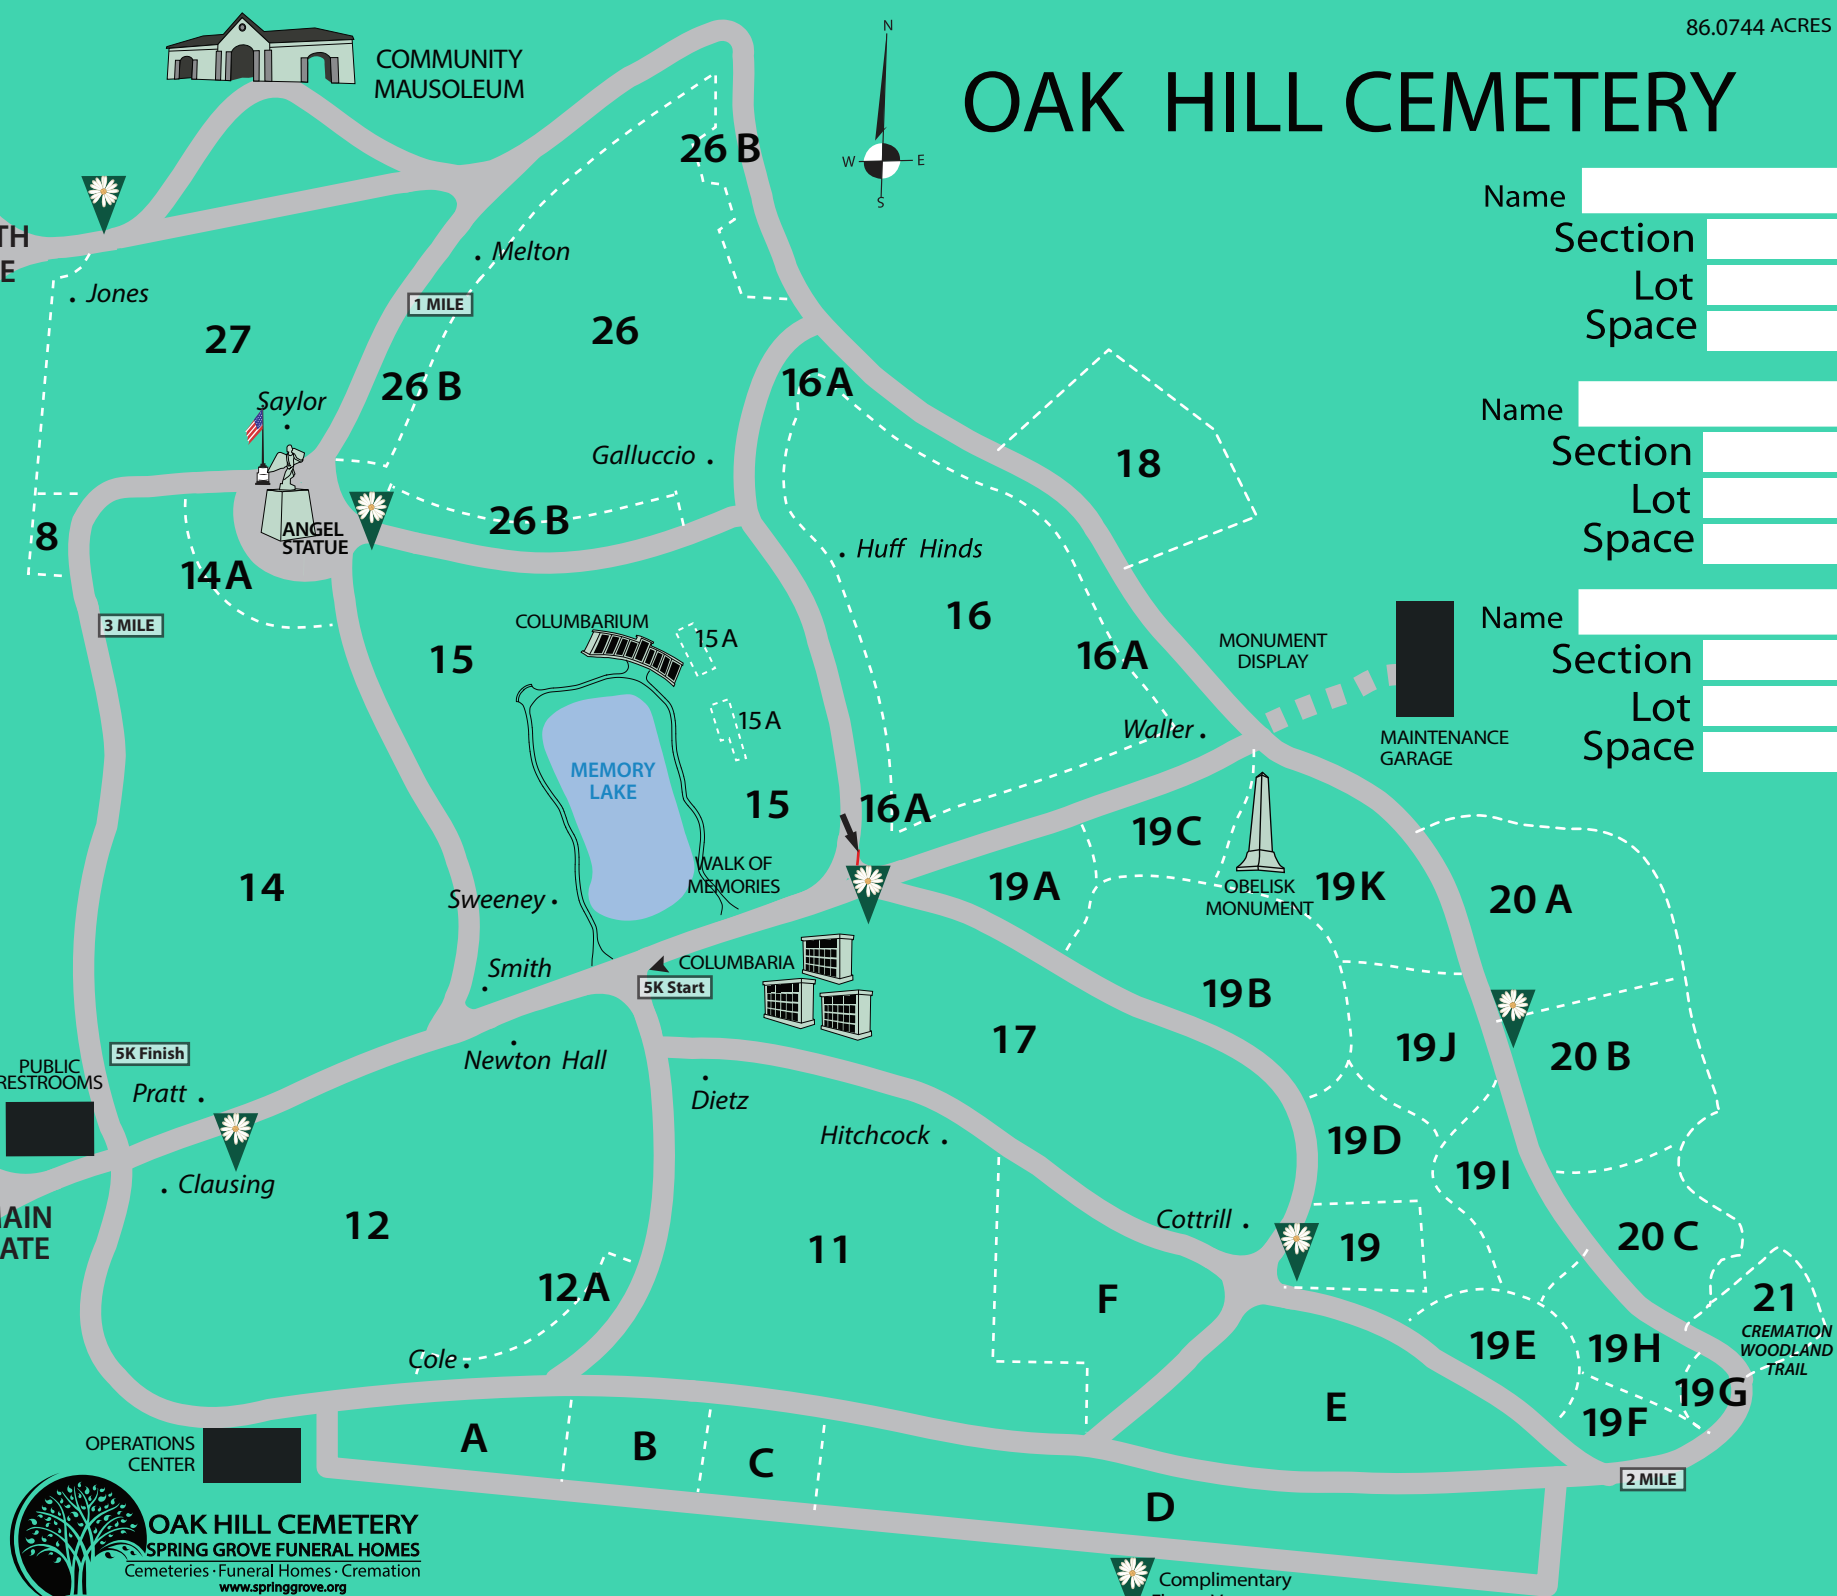

OAK HILL CEMETERY

Name

Section

Lot

Space

Name

Section

Lot

Space

Name

Section

Lot

Space

OAK HILL CEMETERY BUSINESS OFFICE
SPRING GROVE FUNERAL HOMES - TRI COUNTY

11285 PRINCETON PIKE

PRINCETON PIKE